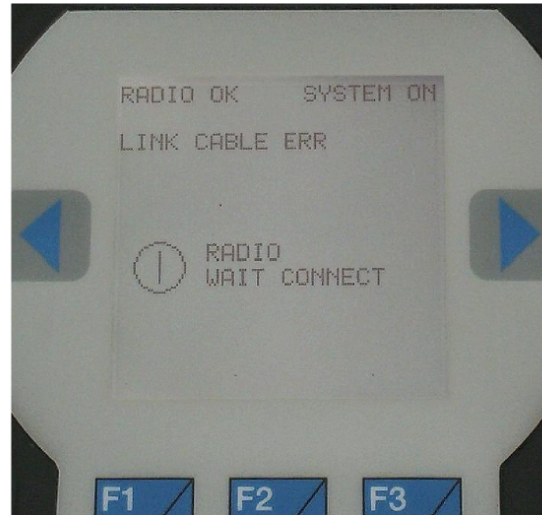

## Bidirectional Radio Control

- Bidirectional radio at 2.45 GHz bluetooth
- Selecting communication channel automatic
- Graphic display 128 x 128 pixels with brightness adjustment
- The display shows the local information and return from the field
- The display shows the symbols of the functions assigned to the keys
- Multiple page for programmable functions
- Dedicated keys for increase-decrease pages
- Dedicated keys for increase-decrease analog control
- Internal antenna
- Power NiMH rechargeable high capacity or + 24v (excludes internal batteries and provides a minimum current x recharge)
- Charge batteries in 4 places supplied + 4 batteries
- Emergency command mushroom with mechanical retention
- Shell rubber protection
- CAN interface cable (to be inserted instead of the unique key)
- Maximum dimensions 225 x 115 x 45 mm
- Handle 70 x 30 mm
- Weight 420 g